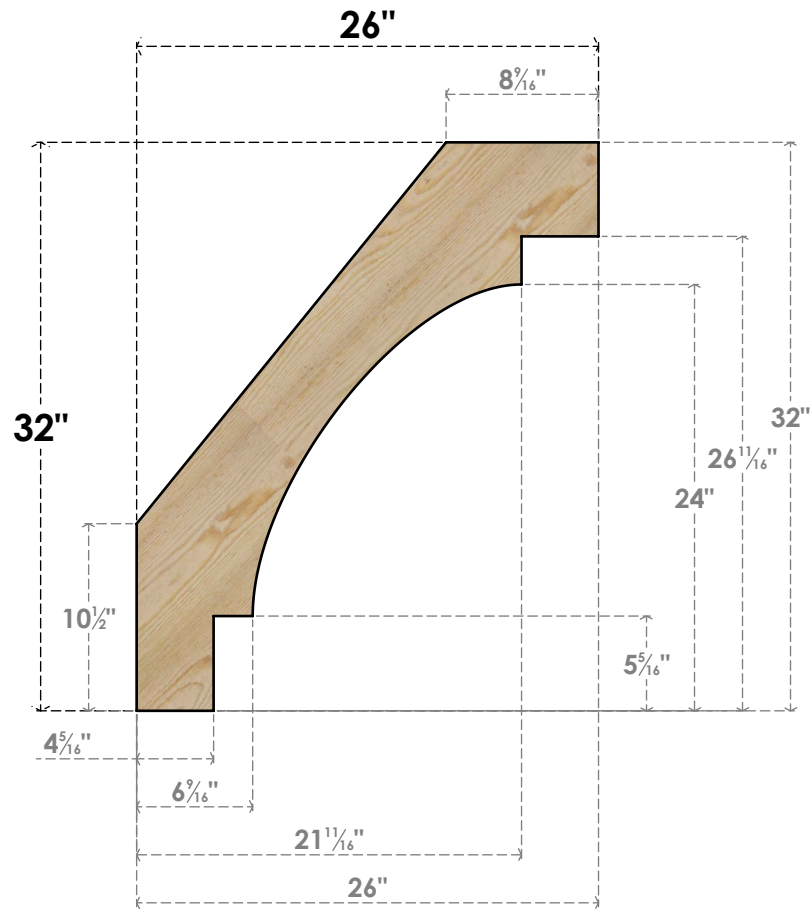

BRC04X26X32MRC00RDF

4"W X 26"D X 32"H MERCED ROUGH SAWN BRACE, DOUGLAS FIR

SIDE

FRONT

EKENA MILLWORK
 2300 WEST MAIN ST.
 CLARKSVILLE, TX 75426
 TOLL FREE: 866-607-0453
 WWW.EKENAMILLWORK.COM

NOTES

1. INSTALLATION TO BE COMPLETED IN ACCORDANCE WITH MANUFACTURER'S SPECIFICATIONS.
2. DRAWING MAY NOT BE TO SCALE
3. THIS DRAWING IS INTENDED FOR DESIGN AND PLANNING PURPOSES ONLY.
4. ALL INFORMATION CONTAINED HEREIN WAS CURRENT AT THE TIME OF DEVELOPMENT BUT MUST BE REVIEWED AND APPROVED BY THE PRODUCT MANUFACTURER TO BE CONSIDERED ACCURATE.
5. PRODUCTS ARE NOT KILN DRIED. THIS ITEM IS UNIQUE AND WILL CONTAIN THE NATURAL VARIATIONS THAT THE WOOD SPECIES OFFERS. THIS MAY RESULT IN VARIATIONS UP TO 1/4"