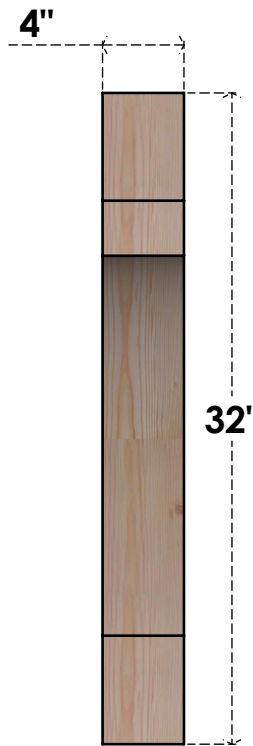

BRC04X26X32MRC00RDF

4"W X 26"D X 32"H MERCED ROUGH SAWN BRACE, DOUGLAS FIR

SIDE

FRONT

EKENA MILLWORK
 2300 WEST MAIN ST.
 CLARKSVILLE, TX 75426
 TOLL FREE: 866-607-0453
 WWW.EKENAMILLWORK.COM

NOTES

1. INSTALLATION TO BE COMPLETED IN ACCORDANCE WITH MANUFACTURER'S SPECIFICATIONS.
2. DRAWING MAY NOT BE TO SCALE
3. THIS DRAWING IS INTENDED FOR DESIGN AND PLANNING PURPOSES ONLY.
4. ALL INFORMATION CONTAINED HEREIN WAS CURRENT AT THE TIME OF DEVELOPMENT BUT MUST BE REVIEWED AND APPROVED BY THE PRODUCT MANUFACTURER TO BE CONSIDERED ACCURATE.
5. PRODUCTS ARE NOT KILN DRIED. THIS ITEM IS UNIQUE AND WILL CONTAIN THE NATURAL VARIATIONS THAT THE WOOD SPECIES OFFERS. THIS MAY RESULT IN VARIATIONS UP TO 1/4"